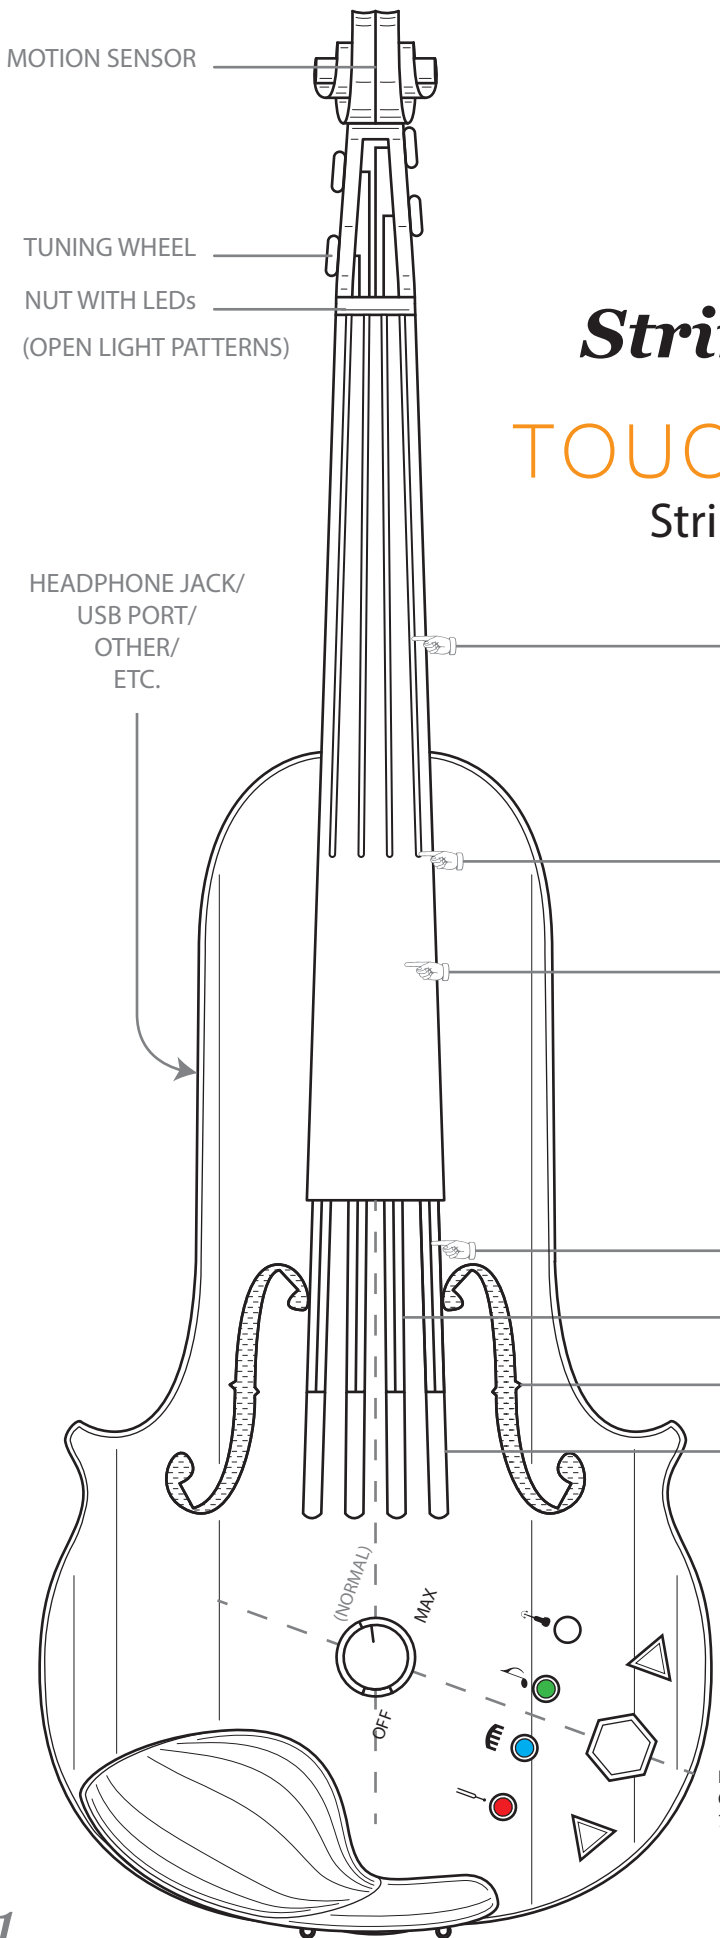

Stringless Technology™

TOUCHSCREEN VIOLIN

Stringless Enterprises LLC - 2018

SOFT TOUCH FINGERING TRACK
OR EMBOSSED GLASS PLATE

- * STFT = COMFORT & RESISTANCE
- * EGP = CLEAR LIGHT PATTERNS

EMBOSSED NODE LOCATED AT HARMONIC
(1/2 STRING LENGTH)

TOUCHSCREEN FINGERBOARD DISPLAY
AND PRIMARY CONTROL PANEL

- * CLEAR VISUALIZATION (APPS)
- * PRESSURE SENSITIVE READINGS
- * MINIMAL DESIGN
- * STRINGLESS PREPARATION

BOWING TRACK

BOWING PLATFORM

f-STYLE SPEAKER

ROTATED
QC PANEL:
70 DEGREES